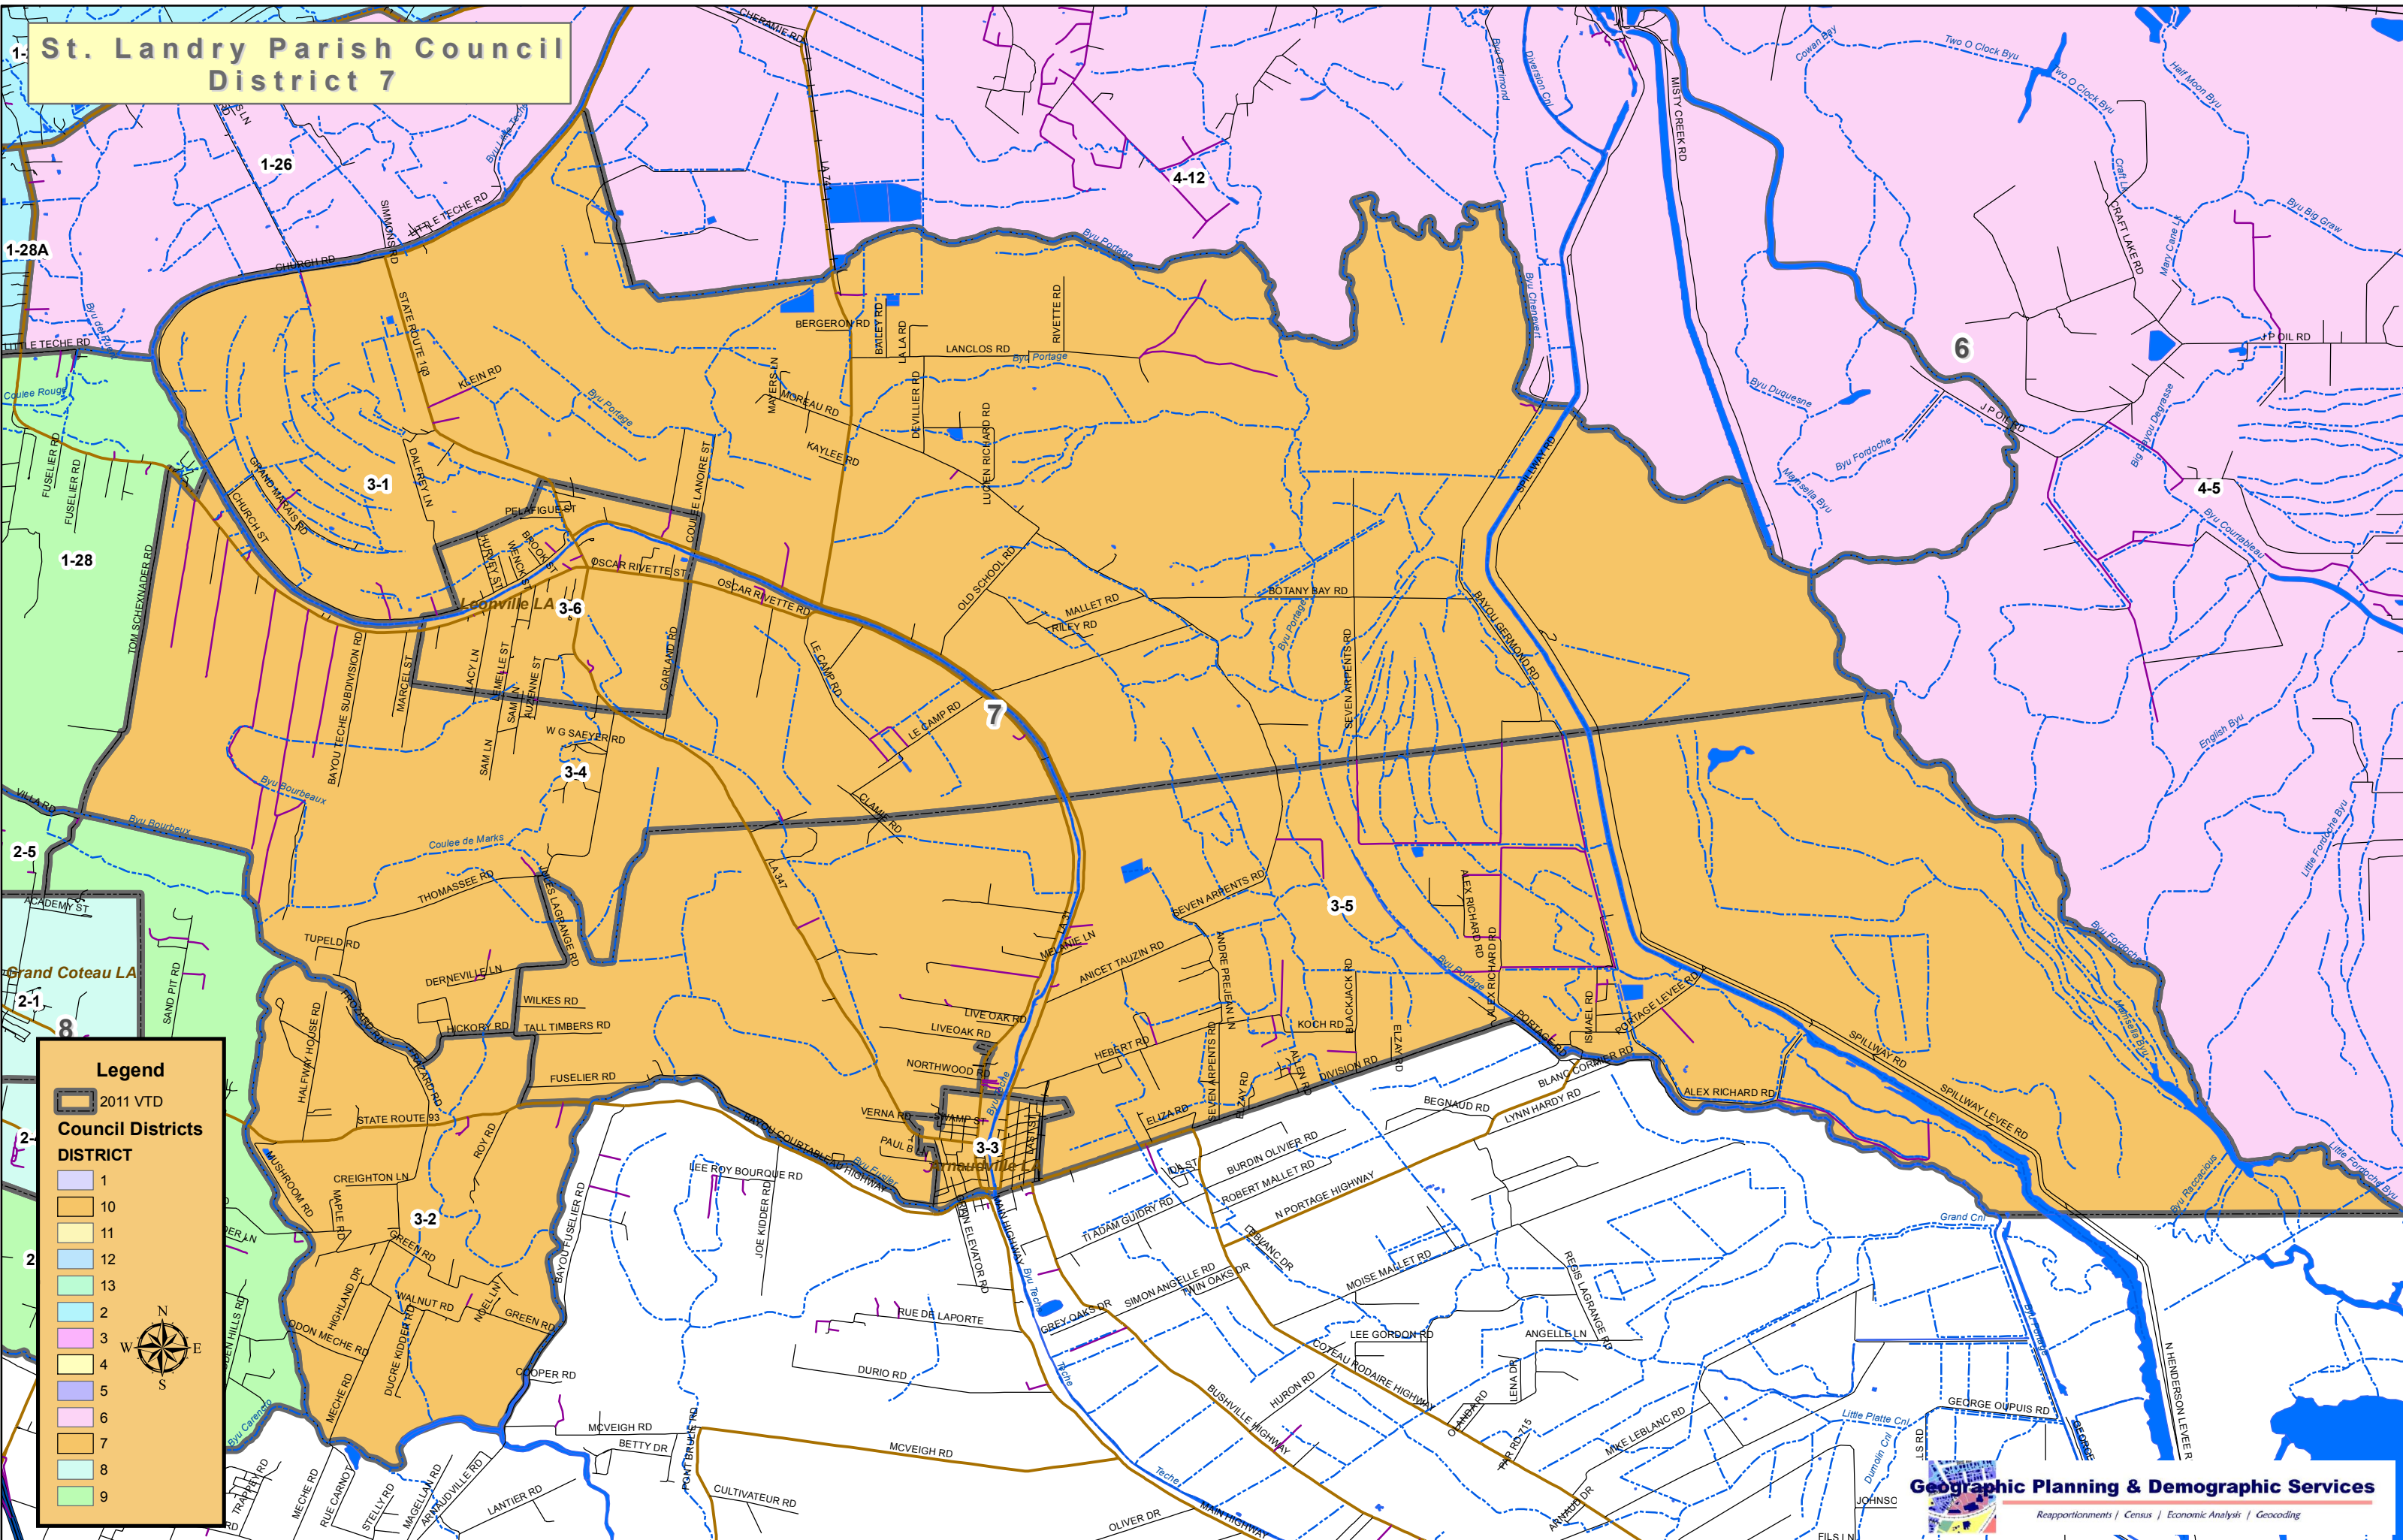

# St. Landry Parish Council District 7

**Legend**

2011 VTD

**Council Districts**

**DISTRICT**

- 1
- 10
- 11
- 12
- 13
- 2
- 3
- 4
- 5
- 6
- 7
- 8
- 9